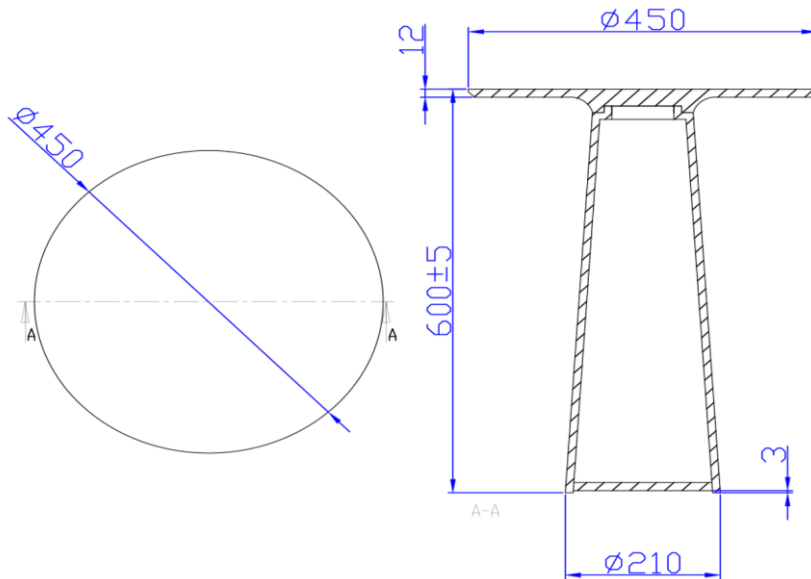

iStone Bath Table

WDO6022MW

iStone Bath Table 450 x 600mm Matte White

Free standing solid surface stone pedestal bath table
450mm diameter x 600mm height
210mm base

CARE AND USE

Matte stone resin basins and baths