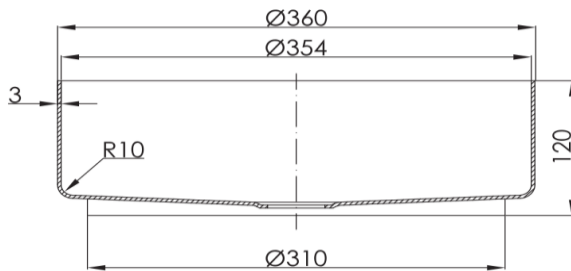

Verotti Stainless Basin and Klikclak Waste

WD1500BC

Verotti Stainless Basin 360 x 120mm Brushed Copper

Our Verotti basin collection are made from stainless steel with a seamless pressed finish in either gun metal, brushed gold or brushed stainless. Precious metals in the bathroom for designer luxury.

Verotti stainless steel basin in a brushed copper finish
360mm diameter x 120mm high

Made from stainless steel with a seamless pressed finish
Comes with a matching coloured klikclak waste

CARE AND USE

Verotti Stainless