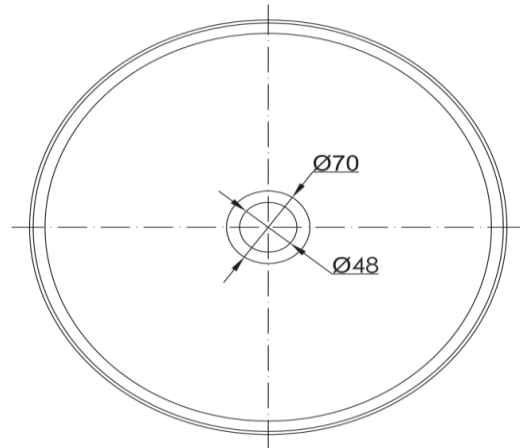

Verotti Stainless Basin and Klikclak Waste

WD1500BC

Verotti Stainless Basin 360 x 120mm Brushed Copper

Our Verotti basin collection are made from stainless steel with a seamless pressed finish in either gun metal, brushed gold or brushed stainless. Precious metals in the bathroom for designer luxury.

Verotti stainless steel basin in a brushed copper finish
360mm diameter x 120mm high

Made from stainless steel with a seamless pressed finish
Comes with a matching coloured klikclak waste

CARE AND USE

Verotti Stainless