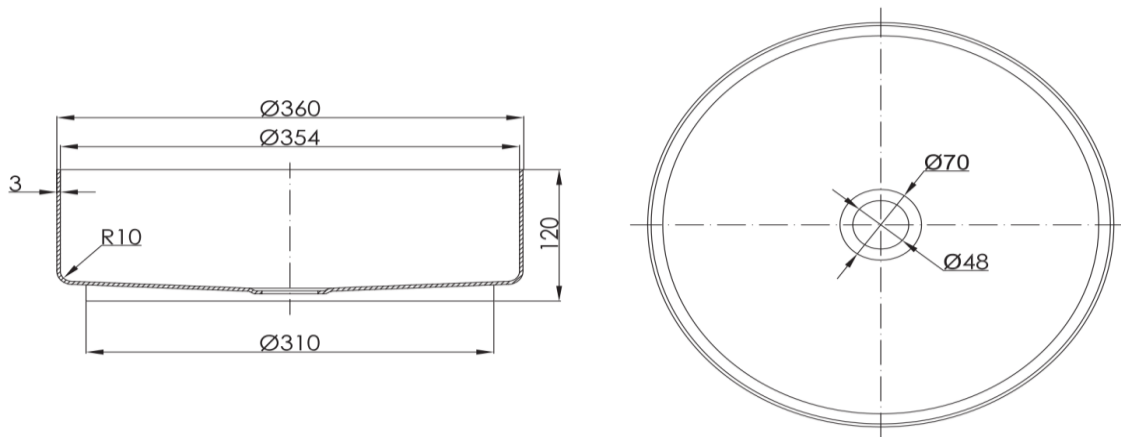

Verotti stainless steel basin in a brushed gold finish

360mm diameter x 120mm high

Made from stainless steel with a seamless pressed finish

Comes with a matching coloured klikclak waste

CARE AND USE

Verotti Stainless