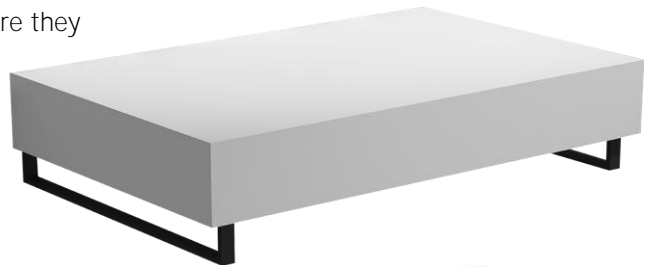

Wall Mount Slab Matte White Stone

WD2270F-9MW

Wall Mount Slab 900 x 460 x 120mm Matte White Stone

Wall mount slab 1500 x 460 x 120mm in a matte white stone finish.

Customisable by material finish and size

Come with no holes drilled and can be used with any of our vessel basins or recessed basins, with deck mounted, or wall mounted tapware

The black powder coated mounting brackets can also be used as hand towel hangers

Perfect for hotel bathrooms or high end residential, where they are installed with customised storage solutions

CARE AND USE

Bathroom accessories

All finishes are smooth, abrasion resistant, corrosion resistant, fade-proof and easy to clean. All finishes are super hard wearing surfaces that won't chip, peel or tarnish with normal use. All surfaces should be regularly wiped clean with non scouring, neutral wash solutions.

LIMITED PRODUCT WARRANTIES

To be read in conjunction with and subject to all terms and conditions contained in the Waterware 'Producer Statement' available on-line (<http://www.waterware.co.nz/media-downloads>) From date of purchase, Waterware Services warrants products from the following categories to be free from manufacturing defect subject to exclusions (if applicable):

Category	Domestic Installations	Commercial Installations	Exclusions	Wels
Slab Tops	5 years parts and labour	1 years parts and labour	None	Not required