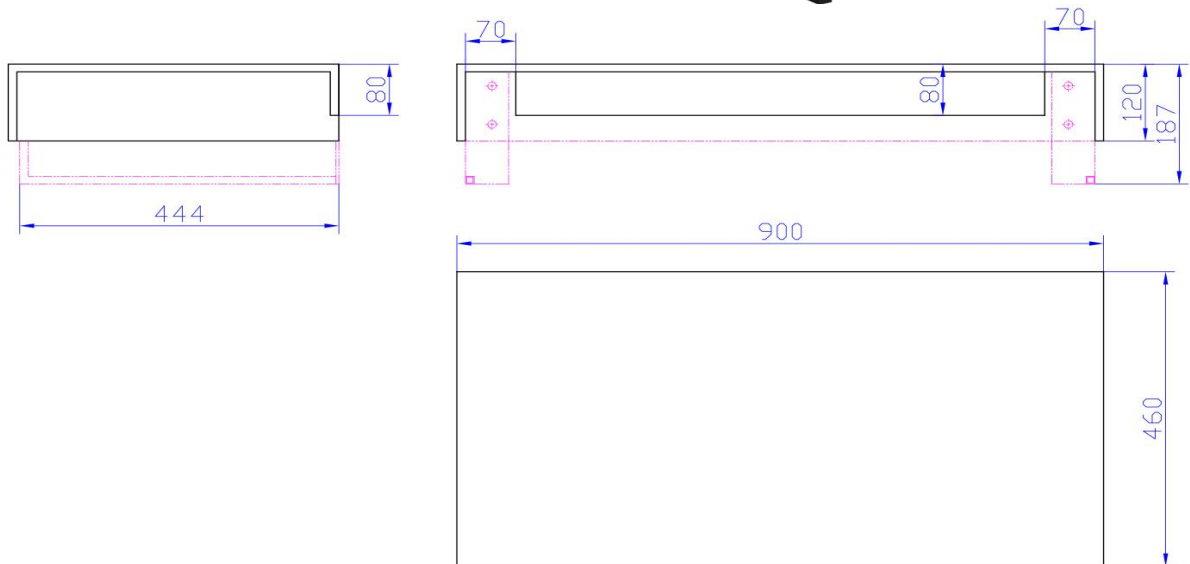

Wall Mount Slab Matte White Stone

WD2270F-9MW

Wall Mount Slab 900 x 460 x 120mm Matte White Stone

Wall mount slab 1500 x 460 x 120mm in a matte white stone finish.

Customisable by material finish and size

Come with no holes drilled and can be used with any of our vessel basins or recessed basins, with deck mounted, or wall mounted tapware

The black powder coated mounting brackets can also be used as hand towel hangers

Perfect for hotel bathrooms or high end residential, where they are installed with customised storage solutions

CARE AND USE

Bathroom accessories

All finishes are smooth, abrasion resistant, corrosion resistant, fade-proof and easy to clean. All finishes are super hard wearing surfaces that won't chip, peel or tarnish with normal use. All surfaces should be regularly wiped clean with non scouring, neutral wash solutions.

LIMITED PRODUCT WARRANTIES

To be read in conjunction with and subject to all terms and conditions contained in the Waterware 'Producer Statement' available on-line (<http://www.waterware.co.nz/media-downloads>) From date of purchase, Waterware Services warrants products from the following categories to be free from manufacturing defect subject to exclusions (if applicable):

Category	Domestic Installations	Commercial Installations	Exclusions	Wels
Slab Tops	5 years parts and labour	1 years parts and labour	None	Not required