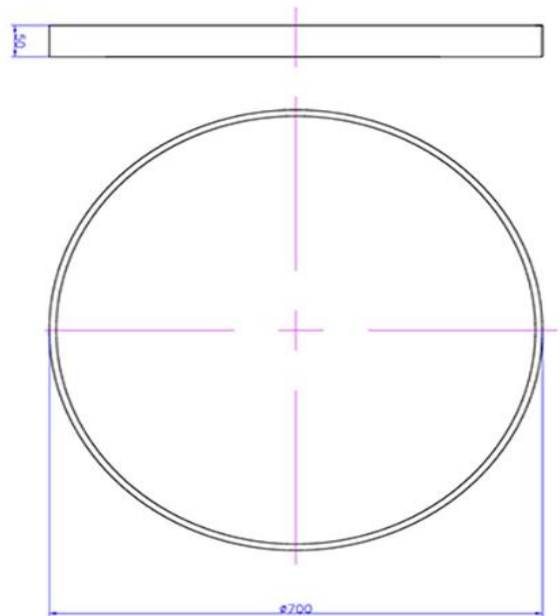

iStone 700mm Round Mirror

WD2904WH
700mm Round Mirror Gloss White

iStone round mirror in a painted gloss white frame

The frame is made from solid surface engineered stone
700mm in diameter

CARE AND USE

Mirrors