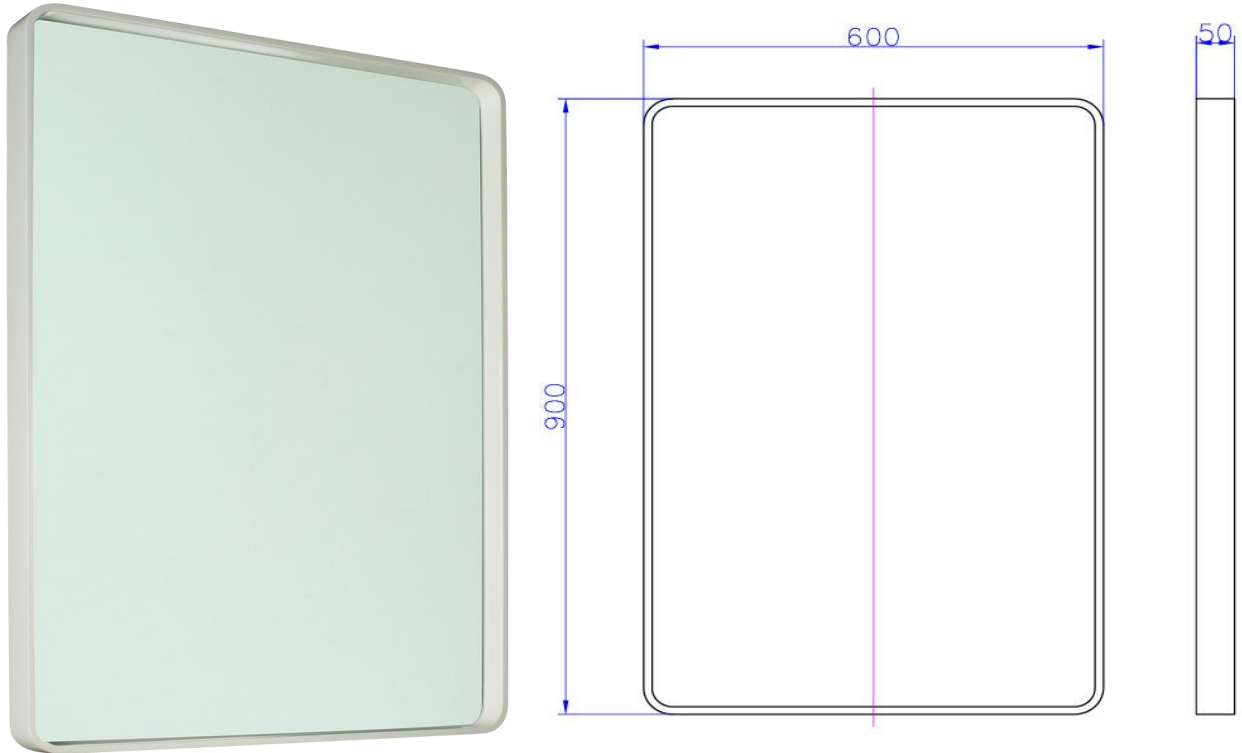

## iStone Square Mirror

WD2908F1WH

600 x 900mm Square Mirror Gloss White

iStone rectangle mirror in a painted white gloss frame

Made from solid surface engineered stone

600mm x 900mm x 50mm

2908F1-2