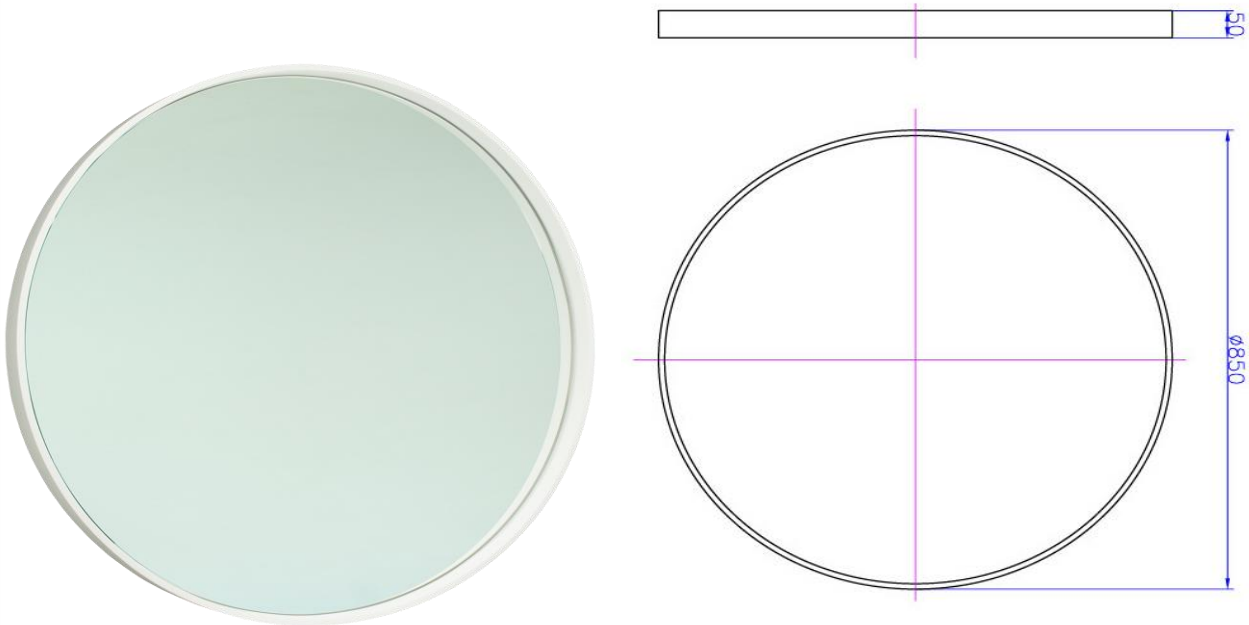

## iStone 850mm Round Mirror

WD2939MW

850mm Round Mirror Matte White

iStone round mirror in a matte white frame

The frame is made from solid surface engineered stone  
850mm diameter