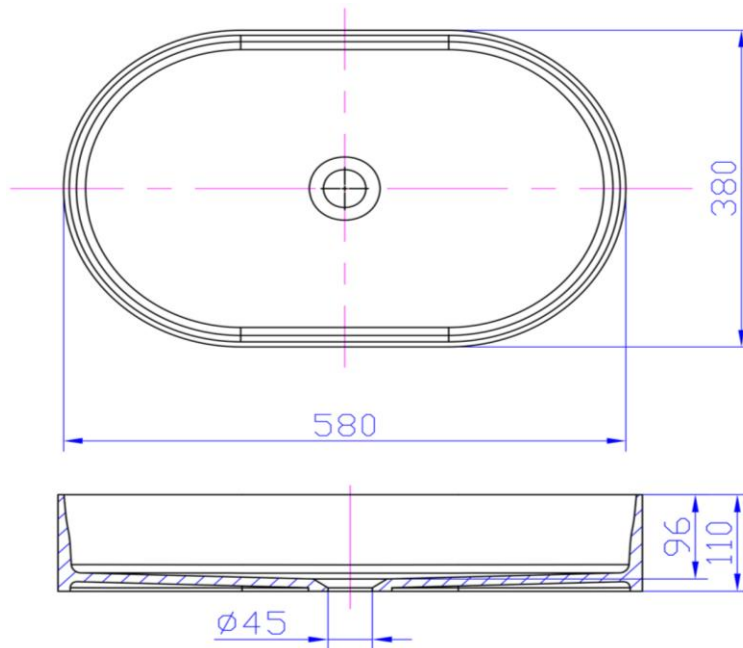

iStone Oval Basin

WD38335BL

iStone Oval Basin 580 x 380 x 110mm Matte Black & White

580mm wide x 380mm deep x 110mm high

Made from a solid homogeneous composite material which is dimensionally accurate, inert, non toxic, durable and repairable.

Note: Clikclak wastes are sold separately

CARE AND USE

iStone Basins

iStone composite stone basins should be wiped clean regularly and are best cleaned with cream or mild abrasive cleaners. Do not use harsh abrasives on the basin surfaces.

LIMITED PRODUCT WARRANTIES

To be read in conjunction with and subject to all terms and conditions contained in the Waterware 'Producer Statement' available on-line (<http://www.waterware.co.nz/media-downloads>) From date of purchase, Waterware Services warrants products from the following categories to be free from manufacturing defect subject to exclusions (if applicable):

Category	Domestic Installations	Commercial Installations	Exclusions	Wels
Basins	5 years parts and labour	1 years parts and labour	None	Not required