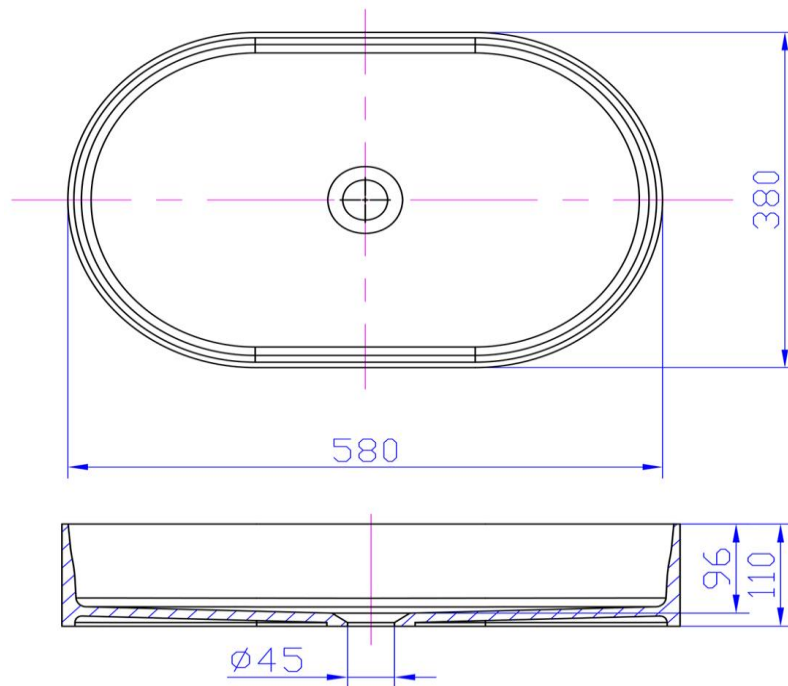

iStone Oval Basin

WD38335WH

iStone Oval Basin 580 x 380 x 110mm Gloss White

580mm wide x 380mm deep x 110mm high

Made from a solid homogeneous composite material (finished with a thick glossy layer of gel coat) which is dimensionally accurate, inert, non toxic, durable and repairable.

Note: Klikclak wastes are sold separately

CARE AND USE

iStone Basins

iStone composite stone basins should be wiped clean regularly and are best cleaned with cream or mild abrasive cleaners. Do not use harsh abrasives on the basin surfaces.

LIMITED PRODUCT WARRANTIES

To be read in conjunction with and subject to all terms and conditions contained in the Waterware 'Producer Statement' available on-line (<http://www.waterware.co.nz/media-downloads>) From date of purchase, Waterware Services warrants products from the following categories to be free from manufacturing defect subject to exclusions (if applicable):

Category	Domestic Installations	Commercial Installations	Exclusions	Wells
Basins	5 years parts and labour	1 years parts and labour	None	Not required