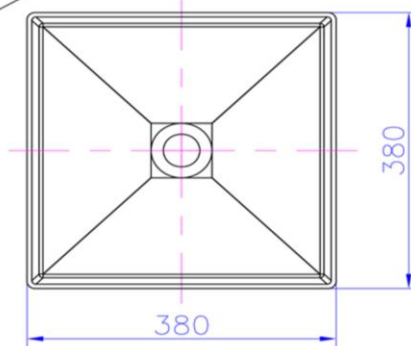

iStone Square Basin

WD38336WH

iStone Square Basin 380 x 380 x 110mm Gloss White

380mm wide x 380mm deep x 110mm high

Made from a solid homogeneous composite material (finished with a thick glossy layer of gel coat) which is dimensionally accurate, inert, non toxic, durable and repairable.

Note: Klikclak wastes are sold separately

CARE AND USE

iStone Basins

iStone composite stone basins should be wiped clean regularly and are best cleaned with cream or mild abrasive cleaners. Do not use harsh abrasives on the basin surfaces.

LIMITED PRODUCT WARRANTIES

To be read in conjunction with and subject to all terms and conditions contained in the Waterware 'Producer Statement' available on-line (<http://www.waterware.co.nz/media-downloads>) From date of purchase, Waterware Services warrants products from the following categories to be free from manufacturing defect subject to exclusions (if applicable):

Category	Domestic Installations	Commercial Installations	Exclusions	Wels
Basins	5 years parts and labour	1 years parts and labour	None	Not required