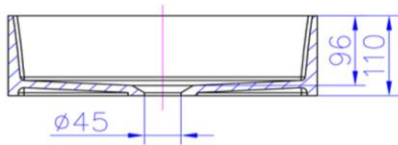

iStone Square Basin

WD38336WH

iStone Square Basin 380 x 380 x 110mm Gloss White

380mm wide x 380mm deep x 110mm high

Made from a solid homogeneous composite material (finished with a thick glossy layer of gel coat) which is dimensionally accurate, inert, non toxic, durable and repairable.

Note: Klikclak wastes are sold separately

CARE AND USE

iStone Basins

iStone composite stone basins should be wiped clean regularly and are best cleaned with cream or mild abrasive cleaners. Do not use harsh abrasives on the basin surfaces.

LIMITED PRODUCT WARRANTIES

To be read in conjunction with and subject to all terms and conditions contained in the Waterware 'Producer Statement' available on-line (<http://www.waterware.co.nz/media-downloads>) From date of purchase, Waterware Services warrants products from the following categories to be free from manufacturing defect subject to exclusions (if applicable):

Category	Domestic Installations	Commercial Installations	Exclusions	Wels
Basins	5 years parts and labour	1 years parts and labour	None	Not required