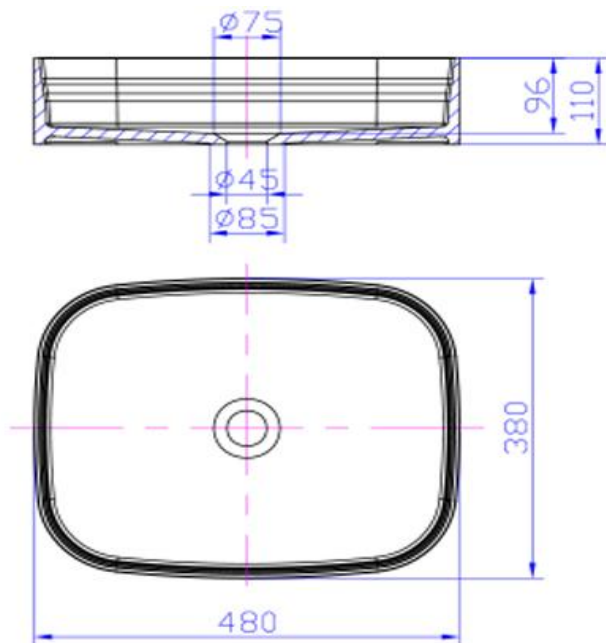

iStone Soft Square

WD38438MB

iStone Soft Square Basin 480 x 380 x 110mm Marble Basin

480mm x 380mm x 110mm high

Carved from a solid marble stone which is dimensionally accurate, non toxic and durable.

The beauty of marble products is that they have been formed over a million years. Originally beginning life as limestone, after being subjected to extreme pressure and temperatures, it recrystallizes to form marble with intricate patterns and colourations. Because marble is a natural product it is therefore subject to colour variations, crystallization marks and surface variations. This is part of the natural beauty of the stone.

Note: Clikclak wastes are sold separately

CARE AND USE

Marble and Natural Stone

Marble is very easy to maintain, however with the surface being porous it does need a little care. A regular quick wipe with a clean cloth & tap water, or methylated spirits dabbed on to a clean cloth, or dishwashing liquid and warm water can be used. This will break down greasy and oily residue from grooming products.

LIMITED PRODUCT WARRANTIES

To be read in conjunction with and subject to all terms and conditions contained in the Waterware 'Producer Statement' available on-line (<http://www.waterware.co.nz/media-downloads>) From date of purchase, Waterware Services warrants products from the following categories to be free from manufacturing defect subject to exclusions (if applicable):

Category	Domestic Installations	Commercial Installations	Exclusions	Wells
Basins	5 years parts and labour	1 years parts and labour	None	Not required