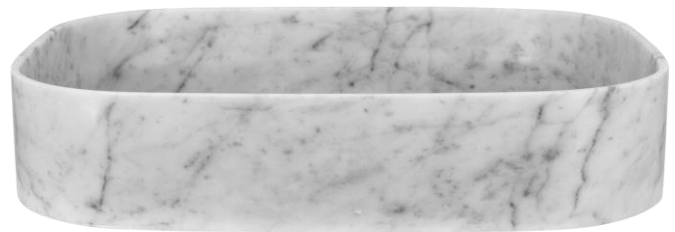

iStone Soft Square

WD38438MB

iStone Soft Square Basin 480 x 380 x 110mm Marble Basin

480mm x 380mm x 110mm high

Carved from a solid marble stone which is dimensionally accurate, non toxic and durable.

The beauty of marble products is that they have been formed over a million years. Originally beginning life as limestone, after being subjected to extreme pressure and temperatures, it recrystallizes to form marble with intricate patterns and colourations. Because marble is a natural product it is therefore subject to colour variations, crystallization marks and surface variations. This is part of the natural beauty of the stone.

Note: Clikclak wastes are sold separately

CARE AND USE

Marble and Natural Stone

Marble is very easy to maintain, however with the surface being porous it does need a little care. A regular quick wipe with a clean cloth & tap water, or methylated spirits dabbed on to a clean cloth, or dishwashing liquid and warm water can be used. This will break down greasy and oily residue from grooming products.

LIMITED PRODUCT WARRANTIES

To be read in conjunction with and subject to all terms and conditions contained in the Waterware 'Producer Statement' available on-line (<http://www.waterware.co.nz/media-downloads>) From date of purchase, Waterware Services warrants products from the following categories to be free from manufacturing defect subject to exclusions (if applicable):

Category	Domestic Installations	Commercial Installations	Exclusions	Wells
Basins	5 years parts and labour	1 years parts and labour	None	Not required