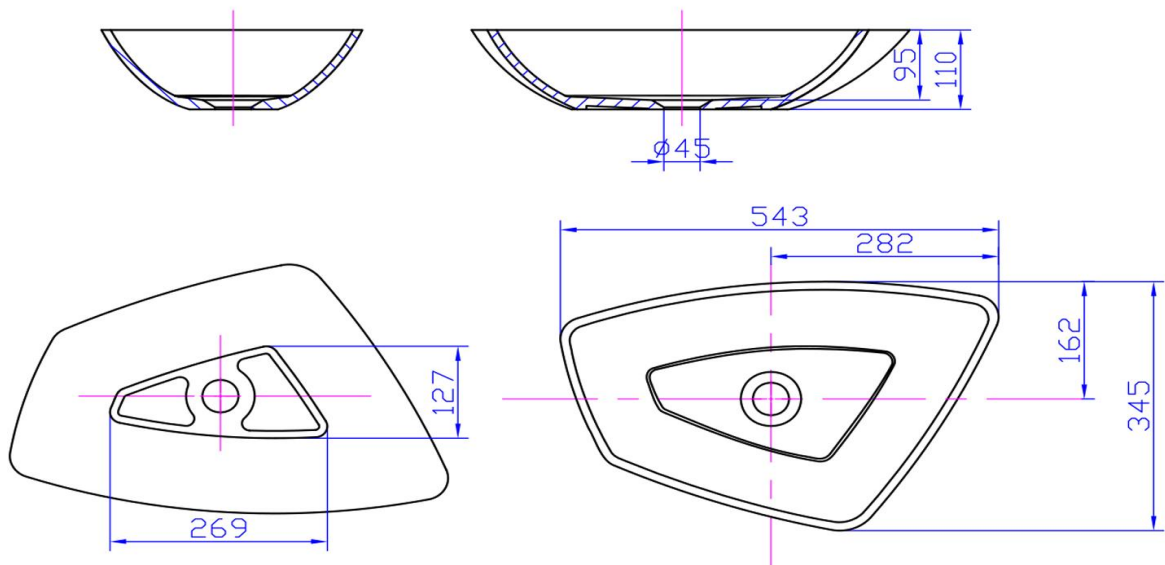

iStone Forme Basin

WD38454MW

iStone Forme Basin 540 x 340 x 110mm Matte White

Forme basin in solid surface with a matte white finish

540mm x 340mm x 110mm

Note: Clikclak wastes are sold separately

CARE AND USE