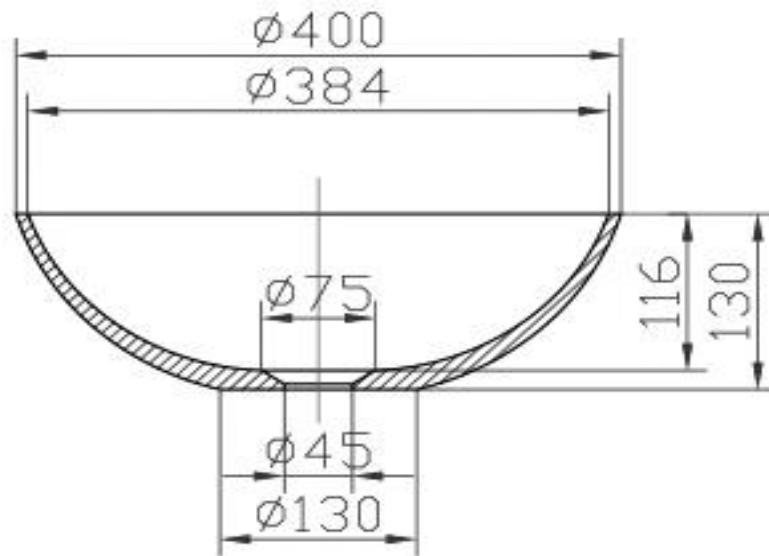

iStone Round Basin

WD38499MW

iStone Round Basin 400 x 130mm Matte White

400mm diameter x 130mm high

Made from a solid homogeneous composite material which is dimensionally accurate, inert, non toxic, durable and repairable.

Note: Clikclak wastes are sold separately

CARE AND USE

iStone Basins

iStone composite stone basins should be wiped clean regularly and are best cleaned with cream or mild abrasive cleaners. Do not use harsh abrasives on the basin surfaces.

LIMITED PRODUCT WARRANTIES

To be read in conjunction with and subject to all terms and conditions contained in the Waterware 'Producer Statement' available on-line (<http://www.waterware.co.nz/media-downloads>) From date of purchase, Waterware Services warrants products from the following categories to be free from manufacturing defect subject to exclusions (if applicable):

Category	Domestic Installations	Commercial Installations	Exclusions	Wels
Basins	5 years parts and labour	1 years parts and labour	None	Not required