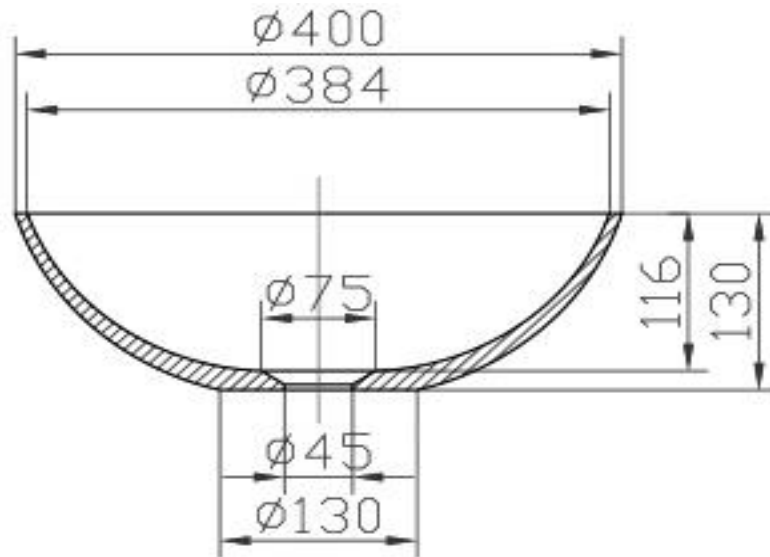

iStone Round Basin

WD38499SQ

iStone Round Basin 400 x 130mm Snow Quartz

400mm diameter x 130mm high

Made from a solid homogeneous composite material which is dimensionally accurate, inert, non toxic, durable and repairable.

Note: Klikclak wastes are sold separately

CARE AND USE

iStone Basins

iStone composite stone basins should be wiped clean regularly and are best cleaned with cream or mild abrasive cleaners. Do not use harsh abrasives on the basin surfaces.

LIMITED PRODUCT WARRANTIES

To be read in conjunction with and subject to all terms and conditions contained in the Waterware 'Producer Statement' available on-line (<http://www.waterware.co.nz/media-downloads>) From date of purchase, Waterware Services warrants products from the following categories to be free from manufacturing defect subject to exclusions (if applicable):

Category	Domestic Installations	Commercial Installations	Exclusions	Wels
Basins	5 years parts and labour	1 years parts and labour	None	Not required