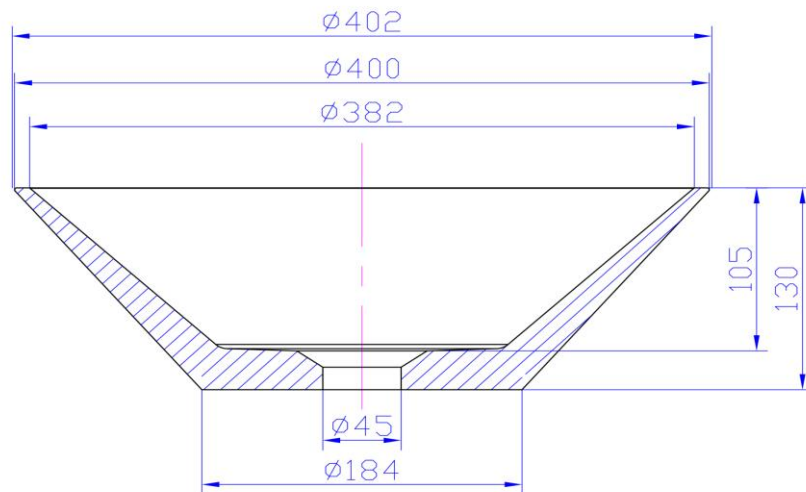

iStone Ceasar Basin

WD38523MW

iStone Ceasar Basin 400 x 130mm Matte White

Caesar basin in solid surface with a matte white finish

400mm diameter x 130mm high

Note: Clikclak wastes are sold separately

CARE AND USE