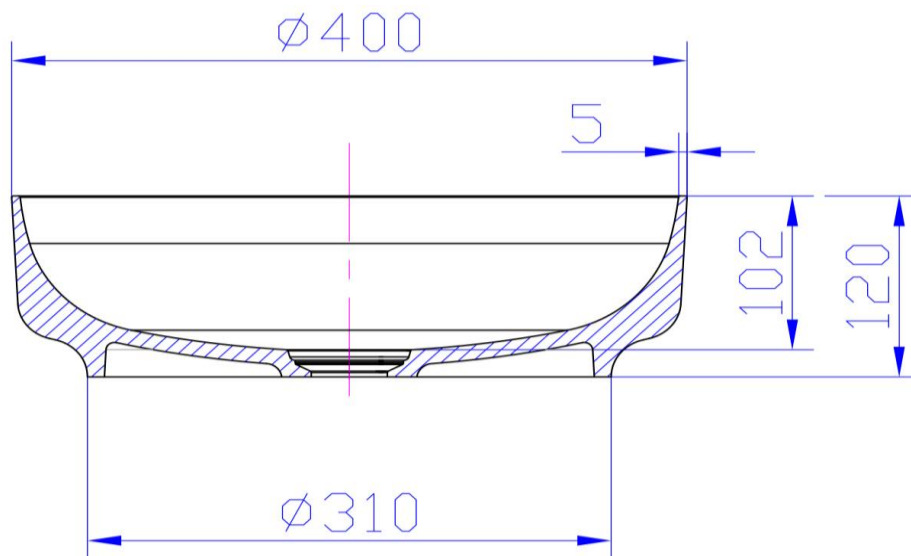

iStone Round Basin

WD38576MW

iStone Round Basin 400 x 120mm Matte White

Round basin in solid surface with a matte white finish

400mm diameter x 120mm

Note: Klikclak wastes are sold separately

CARE AND USE

iStone Basins