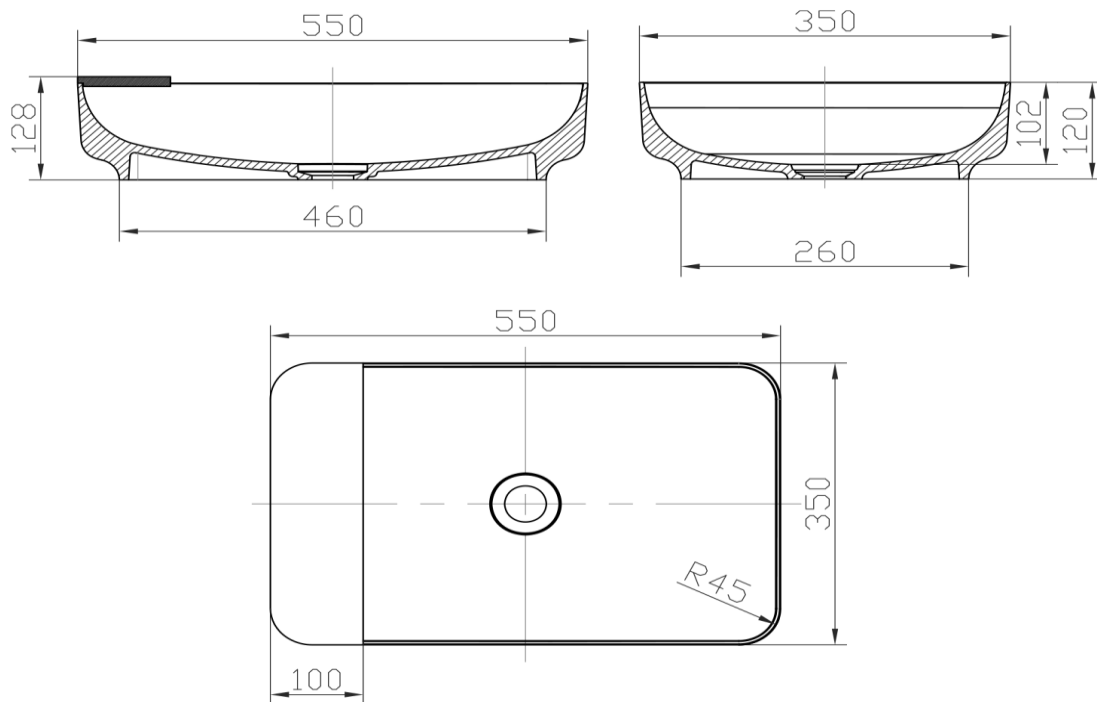

iStone Carre Basin Gloss White

WD38578WHT

iStone Carre Basin 550 350 x 120mm (With Tray) Gloss White

Carre basin in solid surface with a gloss white finish

550mm x 350mm x 120mm

Includes a removable storage tray

Note: Clikclak wastes are sold separately

CARE AND USE

iStone Basins

iStone composite stone basins should be wiped clean regularly and are best cleaned with cream or mild abrasive cleaners. Do not use harsh abrasives on the basin surfaces.

LIMITED PRODUCT WARRANTIES

To be read in conjunction with and subject to all terms and conditions contained in the Waterware 'Producer Statement' available on-line (<http://www.waterware.co.nz/media-downloads>) From date of purchase, Waterware Services warrants products from the following categories to be free from manufacturing defect subject to exclusions (if applicable):

Category	Domestic Installations	Commercial Installations	Exclusions	Wells
Basins	5 years parts and labour	1 years parts and labour	None	Not required