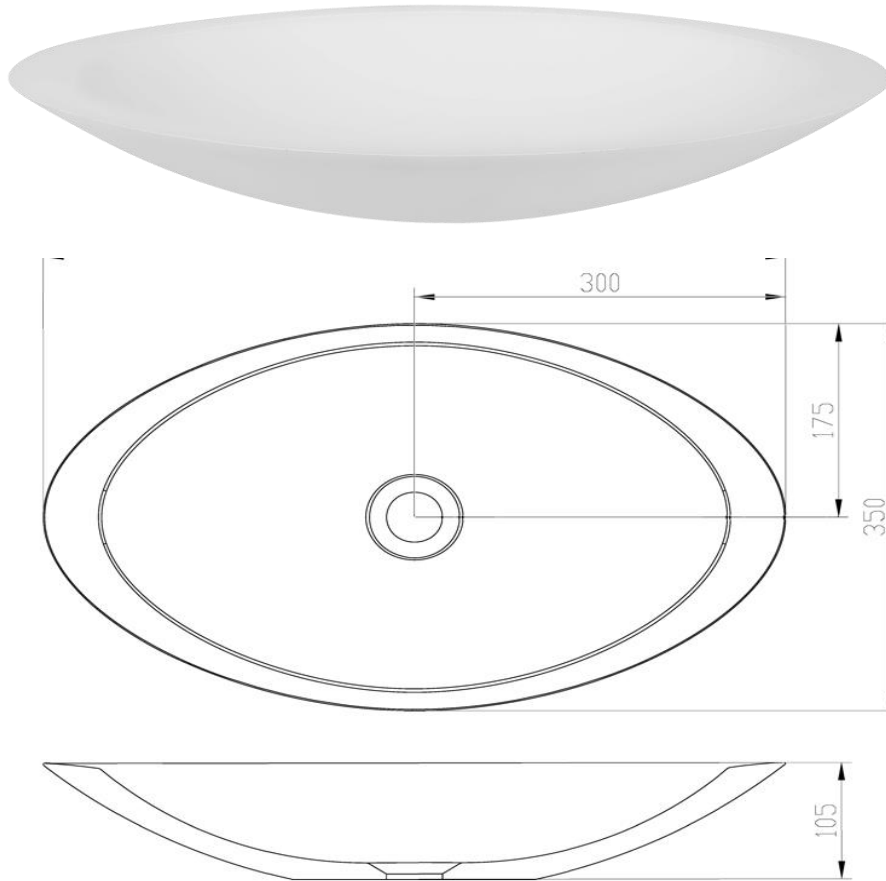

iStone Oval Basin

WD3857MW

iStone Oval Basin 600 x 105 x 350mm Matte White

iStone matte white oval basin

600mm wide x 105mm high x 350mm deep

Made from a solid homogeneous composite material which is dimensionally accurate, inert, non toxic, durable and repairable.

Note: Klikclak wastes are sold separately

CARE AND USE

iStone Basins

iStone composite stone basins should be wiped clean regularly and are best cleaned with cream or mild abrasive cleaners. Do not use harsh abrasives on the basin surfaces.

LIMITED PRODUCT WARRANTIES

To be read in conjunction with and subject to all terms and conditions contained in the Waterware 'Producer Statement' available on-line (<http://www.waterware.co.nz/media-downloads>) From date of purchase, Waterware Services warrants products from the following categories to be free from manufacturing defect subject to exclusions (if applicable):

Category	Domestic Installations	Commercial Installations	Exclusions	Wells
Basins	5 years parts and labour	1 years parts and labour	None	Not required