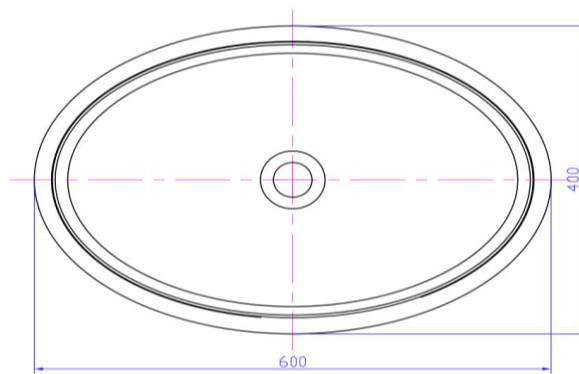

# iStone Flotte Solid Surface Basin

WD38588MW

iStone Flotte Basin 600 x 400 x 120mm Matte White

Flotte basin in solid surface with a matte white finish

600mm x 400mm x 120mm

Note: Klikclak wastes are sold separately