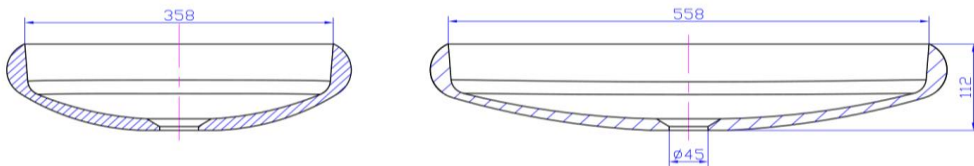

# iStone Flotte Solid Surface Basin

WD38588MW

iStone Flotte Basin 600 x 400 x 120mm Matte White

Flotte basin in solid surface with a matte white finish

600mm x 400mm x 120mm

Note: Klikclak wastes are sold separately