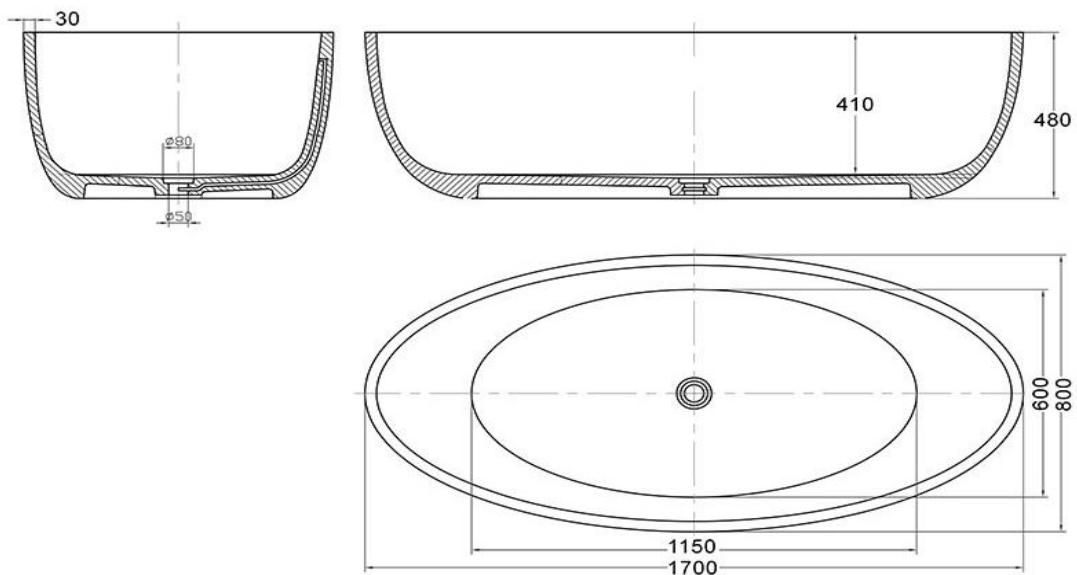

Quila Freestanding Bath

WD6589CQ

Quila 1700mm Freestanding Bath Carbon Quartz

Cast stone resin in a carbon quartz finish

Includes 'klikklak' overflow pop-up waste

Bath capacity 270L

Please note these baths are extremely heavy (160 - 180kg) and awkward to maneuver if access is limited.

1700mm freestanding oval bath

CARE AND USE

Matte stone resin basins and baths

The matte finish on these products should be regularly wiped clean with non scouring, neutral wash solutions or a mild abrasive as required. For severe scratching use wet and dry sand papers beginning with 1000 grit or 800 grit if required. Rub only very lightly with plenty of water to avoid scratching.

LIMITED PRODUCT WARRANTIES

To be read in conjunction with and subject to all terms and conditions contained in the Waterware 'Producer Statement' available on-line (<http://www.waterware.co.nz/media-downloads>) From date of purchase, Waterware Services warrants products from the following categories to be free from manufacturing defect subject to exclusions (if applicable):

Category	Domestic Installations	Commercial Installations	Exclusions	Wels
Baths	5 years parts and labour, 6 - 10 years parts only	1 year parts and labour	Klikklak waste	Not required