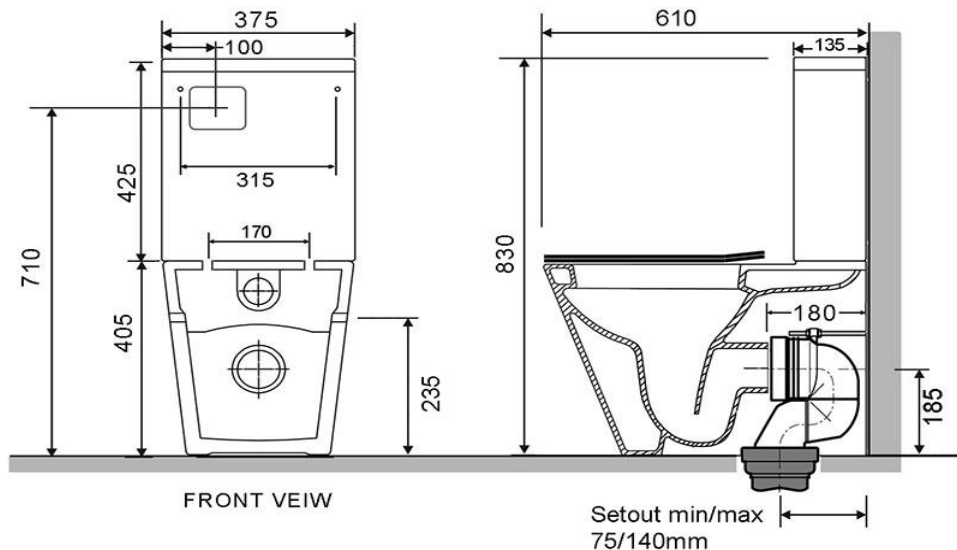

Vivo Toilet Suite with Thick Seat White

WDVV150T

Vivo Toilet Suite with Thick Seat

The Vivo toilet from Verotti is a high quality back to wall suite featuring;

Compact 610mm deep design

Thick profile soft close resin seat with a quick release stainless steel hinge

Rimless flushing design increases the flush velocity and clearing capability

Steep sided unobstructed bowl

P trap with an adjustable S trap waste adaptor

Looking from the front; LHS top, back both sides bottom side connection options

Associated Code

WDVV150BL Vivo Toilet Suite with Thick Seat Black

WDVV150S Vivo Toilet Suite with Slim Seat White

CARE AND USE

Toilets

Vitreous china finishes are best cleaned with cream or mild abrasive toilet specific cleaners. Do not use harsh abrasives on the toilet seat surfaces.

LIMITED PRODUCT WARRANTIES

To be read in conjunction with and subject to all terms and conditions contained in the Waterware 'Producer Statement' available on-line (<http://www.waterware.co.nz/media-downloads>) From date of purchase, Waterware Services warrants products from the following categories to be free from manufacturing defect subject to exclusions (if applicable):

Category	Domestic Installations	Commercial Installations	Exclusions	Wels
Toilets and cisterns	5 years parts and labour, 6 - 10 years parts only	1 year parts and labour	Flush Valve seals	4 Star 3/4.5L litre flush