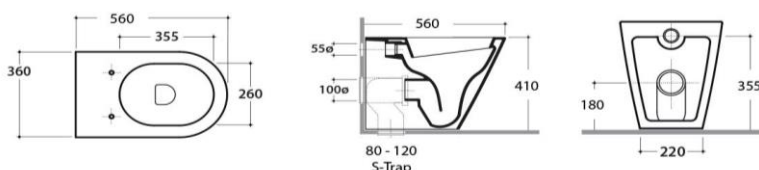

Rimless Pan

Steep sided unobstructed bowl

Watermark Approved 4 star 3/4.5 flush

Associated Code

WDVV200RT

Vivo BTW Pan Thick seat

CARE AND USE

Toilets