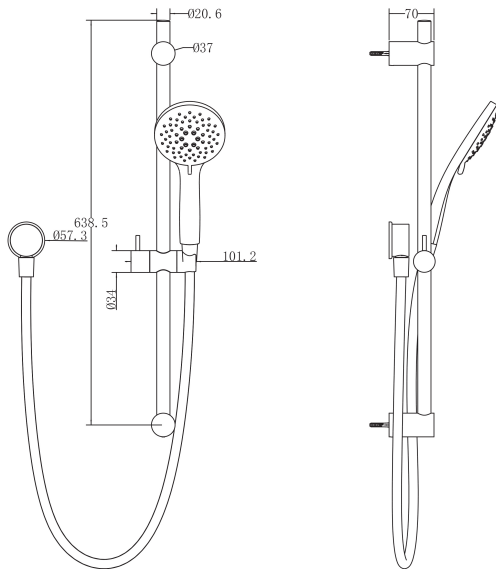

WAIRERE RAIL SHOWER

Twist Free
Hose

FUNCTIONS: Airstream™, Bubble, Massage, Spray+Bubble, Spray+Massage

INSTALL METHOD: Adjustable Rail

SUPPLY: Mains Pressure

CONNECTIONS: 1/2" BSP

WORKING PRESSURES: 150 - 500 kpa

OPERATING TEMPERATURE: Recommended 50°C*

*Refer AS/NZS 3500

- Advanced Airstream™ spray mixes air with water to create a softer, lighter and voluminous shower experience
- 5 Function – Airstream™ - Spray, Bubble, Massage, Spray+Bubble, Spray+Massage 110mm adjustable spray handset
- Stylish 655mm rail with an adjustable pillar to allow pillars to easy retro-fit to existing holes
- Height adjustable handset holder with twist-lock slider
- Rub clean silicon jets on the faceplate to help prevent build up of lime scale and calcium deposits, maintaining shower performance
- Stilo wall elbow
- Strong and durable Satin-Smooth hose