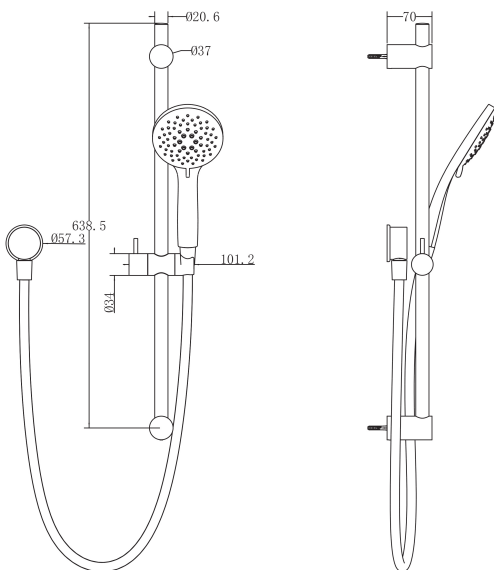

WAIRERE RAIL SHOWER

Also available in
MATTE BLACK FINISH

Twist Free
Hose

FUNCTIONS: Airstream™, Bubble, Massage, Spray+Bubble, Spray+Massage

INSTALL METHOD: Adjustable Rail

SUPPLY: Mains Pressure

CONNECTIONS: 1/2" BSP

WORKING PRESSURES: 150 - 500 kpa

OPERATING TEMPERATURE: Recommended 50°C*

*Refer AS/NZS 3500

- Advanced Airstream™ spray mixes air with water to create a softer, lighter and voluminous shower experience
- 5 Function – Airstream™ - Spray, Bubble, Massage, Spray+Bubble, Spray+Massage 110mm adjustable spray handset
- Stylish 655mm rail with an adjustable pillar to allow pillars to easy retro-fit to existing holes
- Height adjustable handset holder with twist-lock slider
- Rub clean silicon jets on the faceplate to help prevent build up of lime scale and calcium deposits, maintaining shower performance
- Stilo wall elbow
- Strong and durable Satin-Smooth hose