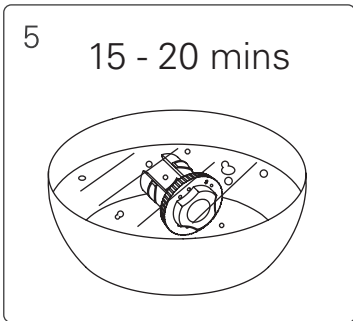

# Cleaning the Shower Head

## 86 Shower Head (WSH)

# Removing Flow Restrictor 86 Shower Head (WSH)