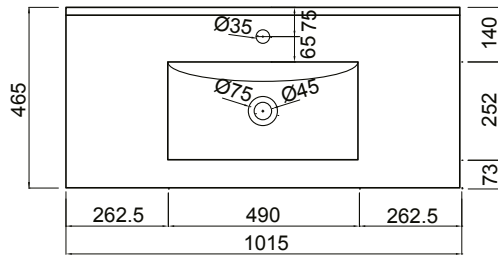

DESCRIPTION

Zara 1000 Wall-Hung Vanity - 2 Drawers, White / Melamine

PRODUCT CODE

Z100D2WH /
Z100D2WHM

TECHNICAL DRAWINGS

Top