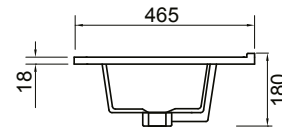

DESCRIPTION

Zara 1200 Wall-Hung Vanity - Double Bowl, 2 Drawers (side-by-side), White / Melamine

PRODUCT CODE

Z1202DWH /
Z1202DWHM

FEATURES

- Dimensions - W 1215 x H 468 x D 465mm
- Available in White or Melamine* finishes.
- White Paint - The paint used on our products is polyurethane or UV based. It is five times harder and more durable than lacquer finishes.
- Melamine - Stunning timber effect finishes. Our wood grain melamine is a low-pressure laminate, made to be elegant, durable and low-maintenance.
- Soft-close drawers.
- Unit includes a top, cabinet and a Box Handle (H1).
- Other handle options also available in Mini Semi Handle (H4) and Semi Handle (H2).

NOTES

*Non-stock item.

Excludes tap ware & accessories. See reverse page for technical drawings.

DESCRIPTION

Zara 1200 Wall-Hung Vanity - Double Bowl, 2 Drawers (side-by-side), White / Melamine

PRODUCT CODE

Z1202DWH /
Z1202DWHM

TECHNICAL DRAWINGS

Top

Back

Front

Side Section

Top Section of Drawer

NOTES

Drawing indicates the technical measurement only and is not a reflection of how the unit will look. Sizes are nominal only. All drawings in millimeters. Drawings not to scale.