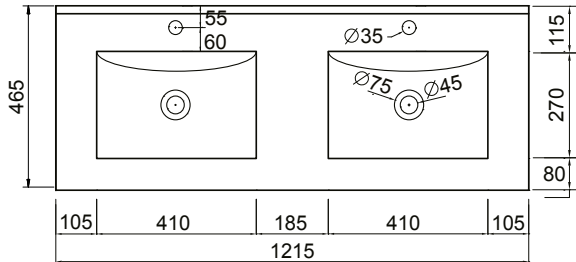

DESCRIPTION

Zara 1200 Wall-Hung Vanity - Double Bowl, 2 Drawers (side-by-side), White / Melamine

PRODUCT CODE

Z1202DWH /
Z1202DWHM

FEATURES

- Dimensions - W 1215 x H 468 x D 465mm
- Available in White or Melamine* finishes.
- White Paint - The paint used on our products is polyurethane or UV based. It is five times harder and more durable than lacquer finishes.
- Melamine - Stunning timber effect finishes. Our wood grain melamine is a low-pressure laminate, made to be elegant, durable and low-maintenance.
- Soft-close drawers.
- Unit includes a top, cabinet and a Box Handle (H1).
- Other handle options also available in Mini Semi Handle (H4) and Semi Handle (H2).

NOTES

*Non-stock item.

Excludes tap ware & accessories. See reverse page for technical drawings.

DESCRIPTION

Zara 1200 Wall-Hung Vanity - Double Bowl, 2 Drawers (side-by-side), White / Melamine

PRODUCT CODE

Z1202DWH /
Z1202DWHM

TECHNICAL DRAWINGS

Top

Back

Front

Side Section

Top Section of Drawer

NOTES

Drawing indicates the technical measurement only and is not a reflection of how the unit will look. Sizes are nominal only. All drawings in millimeters. Drawings not to scale.