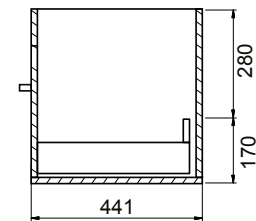

DESCRIPTION

Zara 1200 Wall-Hung Vanity - Double Bowl, 2 Drawers (side-by-side), White / Melamine

PRODUCT CODE

Z1202DWH /
Z1202DWHM

FEATURES

- Dimensions - W 1215 x H 468 x D 465mm
- Available in White or Melamine* finishes.
- White Paint - The paint used on our products is polyurethane or UV based. It is five times harder and more durable than lacquer finishes.
- Melamine - Stunning timber effect finishes. Our wood grain melamine is a low-pressure laminate, made to be elegant, durable and low-maintenance.
- Soft-close drawers.
- Unit includes a top, cabinet and a Box Handle (H1).
- Other handle options also available in Mini Semi Handle (H4) and Semi Handle (H2).

Z1202DWH /
Z1202DWHM

TECHNICAL DRAWINGS

Top

Back

Front

Side Section

Top Section of Drawer

NOTES

Drawing indicates the technical measurement only and is not a reflection of how the unit will look. Sizes are nominal only. All drawings in millimeters. Drawings not to scale.