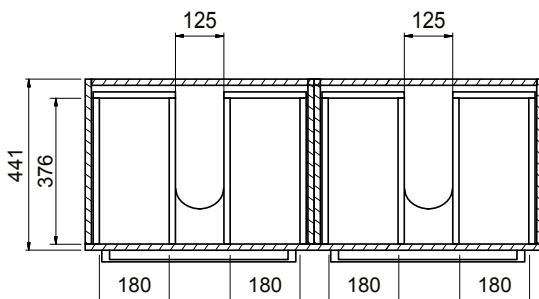

DESCRIPTION

Zara 1200 Wall-Hung Vanity - Double Bowl, 2 Drawers (side-by-side), White / Melamine

PRODUCT CODE

Z1202DWH /
Z1202DWHM

FEATURES

- Dimensions - W 1215 x H 468 x D 465mm
- Available in White or Melamine* finishes.
- White Paint - The paint used on our products is polyurethane or UV based. It is five times harder and more durable than lacquer finishes.
- Melamine - Stunning timber effect finishes. Our wood grain melamine is a low-pressure laminate, made to be elegant, durable and low-maintenance.
- Soft-close drawers.
- Unit includes a top, cabinet and a Box Handle (H1).
- Other handle options also available in Mini Semi Handle (H4) and Semi Handle (H2).

NOTES

*Non-stock item.

Excludes tap ware & accessories. See reverse page for technical drawings.

DESCRIPTION

Zara 1200 Wall-Hung Vanity - Double Bowl, 2 Drawers (side-by-side), White / Melamine

PRODUCT CODE

Z1202DWH /
Z1202DWHM

TECHNICAL DRAWINGS

Top

Back

Front

Side Section

Top Section of Drawer

NOTES

Drawing indicates the technical measurement only and is not a reflection of how the unit will look. Sizes are nominal only. All drawings in millimeters. Drawings not to scale.