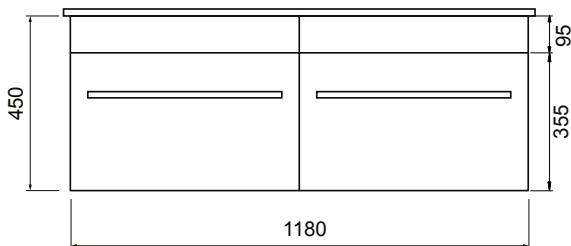

DESCRIPTION

Zara 1200 Wall-Hung Vanity - Double Bowl, 2 Drawers (side-by-side), White / Melamine

PRODUCT CODE

Z1202DWH /
Z1202DWHM

FEATURES

- Dimensions - W 1215 x H 468 x D 465mm
- Available in White or Melamine* finishes.
- White Paint - The paint used on our products is polyurethane or UV based. It is five times harder and more durable than lacquer finishes.
- Melamine - Stunning timber effect finishes. Our wood grain melamine is a low-pressure laminate, made to be elegant, durable and low-maintenance.
- Soft-close drawers.
- Unit includes a top, cabinet and a Box Handle (H1).
- Other handle options also available in Mini Semi Handle (H4) and Semi Handle (H2).

NOTES

*Non-stock item.

Excludes tap ware & accessories. See reverse page for technical drawings.

DESCRIPTION

Zara 1200 Wall-Hung Vanity - Double Bowl, 2 Drawers (side-by-side), White / Melamine

PRODUCT CODE

Z1202DWH /
Z1202DWHM

TECHNICAL DRAWINGS

Top

Back

Front

Side Section

Top Section of Drawer

NOTES

Drawing indicates the technical measurement only and is not a reflection of how the unit will look. Sizes are nominal only. All drawings in millimeters. Drawings not to scale.