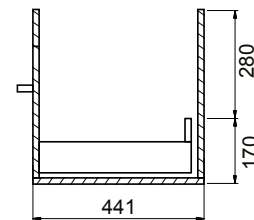

DESCRIPTION

Zara 600 Wall-Hung Vanity - 1 Drawer, White / Melamine

PRODUCT CODE

Z60DWH /
Z60DWHM

FEATURES

- Dimensions - W 615mm x H 468mm x D 465mm
- Available in White or Melamine* finishes.
- White Paint - The paint used on our products is polyurethane or UV based. It is five times harder and more durable than lacquer finishes.
- Melamine - Stunning timber effect finishes. Our wood grain melamine is a low-pressure laminate, made to be elegant, durable and low-maintenance.
- Soft-close drawers.
- Unit includes a top, cabinet and a Box Handle (H1).
- Other handle options also available in Mini Semi Handle (H4) and Semi Handle (H2)*.

PRODUCT CODE

Z60DWH /
Z60DWHM

TECHNICAL DRAWINGS

Top

Back

Front

Side Section

Top Section of Drawer

NOTES

Drawing indicates the technical measurement only and is not a reflection of how the unit will look. Sizes are nominal only. All drawings in millimeters. Drawings not to scale.