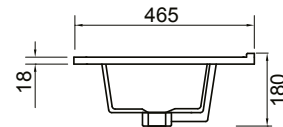

DESCRIPTION

Zara 600 Wall-Hung Vanity - 1 Drawer, White / Melamine

PRODUCT CODE

Z60DWH /
Z60DWHM

FEATURES

- Dimensions - W 615mm x H 468mm x D 465mm
- Available in White or Melamine* finishes.
- White Paint - The paint used on our products is polyurethane or UV based. It is five times harder and more durable than lacquer finishes.
- Melamine - Stunning timber effect finishes. Our wood grain melamine is a low-pressure laminate, made to be elegant, durable and low-maintenance.
- Soft-close drawers.
- Unit includes a top, cabinet and a Box Handle (H1).
- Other handle options also available in Mini Semi Handle (H4) and Semi Handle (H2)*.

PRODUCT CODE

Z60DWH /
Z60DWHM

TECHNICAL DRAWINGS

Top

Back

Front

Side Section

Top Section of Drawer

NOTES

Drawing indicates the technical measurement only and is not a reflection of how the unit will look. Sizes are nominal only. All drawings in millimeters. Drawings not to scale.