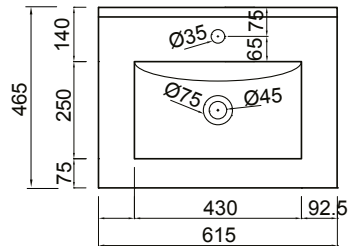

DESCRIPTION

Zara 600 Wall-Hung Vanity - 1 Drawer, White / Melamine

PRODUCT CODE

Z60DWH /
Z60DWHM

FEATURES

- Dimensions - W 615mm x H 468mm x D 465mm
- Available in White or Melamine* finishes.
- White Paint - The paint used on our products is polyurethane or UV based. It is five times harder and more durable than lacquer finishes.
- Melamine - Stunning timber effect finishes. Our wood grain melamine is a low-pressure laminate, made to be elegant, durable and low-maintenance.
- Soft-close drawers.
- Unit includes a top, cabinet and a Box Handle (H1).
- Other handle options also available in Mini Semi Handle (H4) and Semi Handle (H2)*.

NOTES

*Non-stock item. *Additional cost for Semi Handle (H2) option.
Excludes tap ware & accessories. See reverse page for technical drawings.

DESCRIPTION

Zara 600 Wall-Hung Vanity - 1 Drawer, White / Melamine

PRODUCT CODE

Z60DWH /
Z60DWHM

TECHNICAL DRAWINGS

Top

Back

Front

Side Section

Top Section of Drawer

NOTES

Drawing indicates the technical measurement only and is not a reflection of how the unit will look. Sizes are nominal only. All drawings in millimeters. Drawings not to scale.