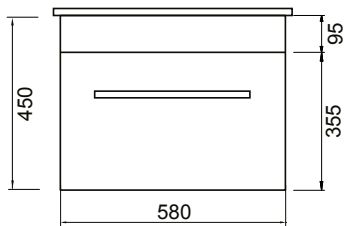

DESCRIPTION

Zara 600 Wall-Hung Vanity - 1 Drawer, White / Melamine

PRODUCT CODE

Z60DWH /
Z60DWHM

FEATURES

- Dimensions - W 615mm x H 468mm x D 465mm
- Available in White or Melamine* finishes.
- White Paint - The paint used on our products is polyurethane or UV based. It is five times harder and more durable than lacquer finishes.
- Melamine - Stunning timber effect finishes. Our wood grain melamine is a low-pressure laminate, made to be elegant, durable and low-maintenance.
- Soft-close drawers.
- Unit includes a top, cabinet and a Box Handle (H1).
- Other handle options also available in Mini Semi Handle (H4) and Semi Handle (H2)*.

PRODUCT CODE

Z60DWH /
Z60DWHM

TECHNICAL DRAWINGS

Top

Back

Front

Side Section

Top Section of Drawer

NOTES

Drawing indicates the technical measurement only and is not a reflection of how the unit will look. Sizes are nominal only. All drawings in millimeters. Drawings not to scale.