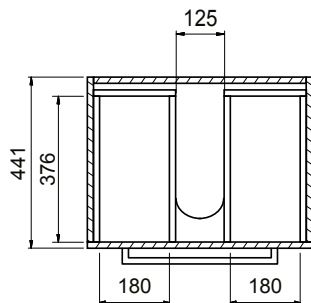

DESCRIPTION

Zara 600 Wall-Hung Vanity - 1 Drawer, White / Melamine

PRODUCT CODE

Z60DWH /
Z60DWHM

FEATURES

- Dimensions - W 615mm x H 468mm x D 465mm
- Available in White or Melamine* finishes.
- White Paint - The paint used on our products is polyurethane or UV based. It is five times harder and more durable than lacquer finishes.
- Melamine - Stunning timber effect finishes. Our wood grain melamine is a low-pressure laminate, made to be elegant, durable and low-maintenance.
- Soft-close drawers.
- Unit includes a top, cabinet and a Box Handle (H1).
- Other handle options also available in Mini Semi Handle (H4) and Semi Handle (H2)*.

PRODUCT CODE

Z60DWH /
Z60DWHM

TECHNICAL DRAWINGS

Top

Back

Front

Side Section

Top Section of Drawer

NOTES

Drawing indicates the technical measurement only and is not a reflection of how the unit will look. Sizes are nominal only. All drawings in millimeters. Drawings not to scale.