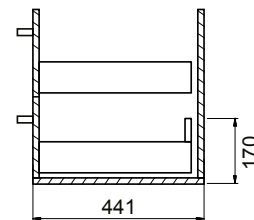

DESCRIPTION

Zara 750 Wall-Hung Vanity - 2 Drawers, White / Melamine

PRODUCT CODE

Z75D2WH /
Z75D2WHM

FEATURES

- Dimensions - W 765mm x H 468mm x D 465mm
- Available in White or Melamine* finishes.
- White Paint - The paint used on our products is polyurethane or UV based. It is five times harder and more durable than lacquer finishes.
- Melamine - Stunning timber effect finishes. Our wood grain melamine is a low-pressure laminate, made to be elegant, durable and low-maintenance.
- Soft-close drawers.
- Unit includes a top, cabinet and a Box Handle (H1).
- Other handle options also available in Mini Semi Handle (H4) and Semi Handle (H2)*.

PRODUCT CODE

Z75D2WH /
Z75D2WHM

TECHNICAL DRAWINGS

Top

Back

Front

Side Section

Top Section of Drawer

NOTES

Drawing indicates the technical measurement only and is not a reflection of how the unit will look. Sizes are nominal only. All drawings in millimeters. Drawings not to scale.