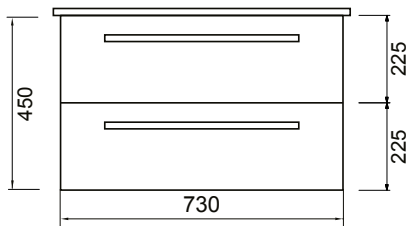

DESCRIPTION

Zara 750 Wall-Hung Vanity - 2 Drawers, White / Melamine

PRODUCT CODE

Z75D2WH /
Z75D2WHM

FEATURES

- Dimensions - W 765mm x H 468mm x D 465mm
- Available in White or Melamine* finishes.
- White Paint - The paint used on our products is polyurethane or UV based. It is five times harder and more durable than lacquer finishes.
- Melamine - Stunning timber effect finishes. Our wood grain melamine is a low-pressure laminate, made to be elegant, durable and low-maintenance.
- Soft-close drawers.
- Unit includes a top, cabinet and a Box Handle (H1).
- Other handle options also available in Mini Semi Handle (H4) and Semi Handle (H2)*.

PRODUCT CODE

Z75D2WH /
Z75D2WHM

TECHNICAL DRAWINGS

Top

Back

Front

Side Section

Top Section of Drawer

NOTES

Drawing indicates the technical measurement only and is not a reflection of how the unit will look. Sizes are nominal only. All drawings in millimeters. Drawings not to scale.