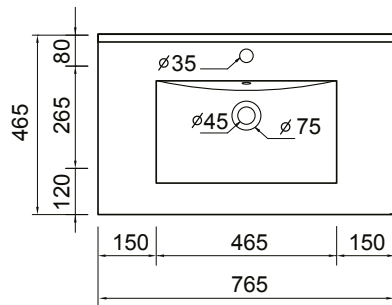

DESCRIPTION

Zara 750 Wall-Hung Vanity - 2 Drawers, White / Melamine

PRODUCT CODE

Z75D2WH /
Z75D2WHM

FEATURES

- Dimensions - W 765mm x H 468mm x D 465mm
- Available in White or Melamine* finishes.
- White Paint - The paint used on our products is polyurethane or UV based. It is five times harder and more durable than lacquer finishes.
- Melamine - Stunning timber effect finishes. Our wood grain melamine is a low-pressure laminate, made to be elegant, durable and low-maintenance.
- Soft-close drawers.
- Unit includes a top, cabinet and a Box Handle (H1).
- Other handle options also available in Mini Semi Handle (H4) and Semi Handle (H2)*.

NOTES

*Non-stock item. *Additional cost for Semi Handle (H2) option.
Excludes tap ware & accessories. See reverse page for technical drawings.

DESCRIPTION

Zara 750 Wall-Hung Vanity - 2 Drawers, White / Melamine

PRODUCT CODE

Z75D2WH /
Z75D2WHM

TECHNICAL DRAWINGS

Top

Back

Front

Side Section

Top Section of Drawer

NOTES

Drawing indicates the technical measurement only and is not a reflection of how the unit will look. Sizes are nominal only. All drawings in millimeters. Drawings not to scale.