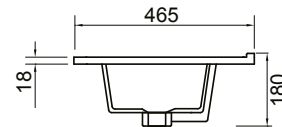

DESCRIPTION

Zara 750 Wall-Hung Vanity - 2 Drawers, White / Melamine

PRODUCT CODE

Z75D2WH /
Z75D2WHM

FEATURES

- Dimensions - W 765mm x H 468mm x D 465mm
- Available in White or Melamine* finishes.
- White Paint - The paint used on our products is polyurethane or UV based. It is five times harder and more durable than lacquer finishes.
- Melamine - Stunning timber effect finishes. Our wood grain melamine is a low-pressure laminate, made to be elegant, durable and low-maintenance.
- Soft-close drawers.
- Unit includes a top, cabinet and a Box Handle (H1).
- Other handle options also available in Mini Semi Handle (H4) and Semi Handle (H2)*.

PRODUCT CODE

Z75D2WH /
Z75D2WHM

TECHNICAL DRAWINGS

Top

Back

Front

Side Section

Top Section of Drawer

NOTES

Drawing indicates the technical measurement only and is not a reflection of how the unit will look. Sizes are nominal only. All drawings in millimeters. Drawings not to scale.