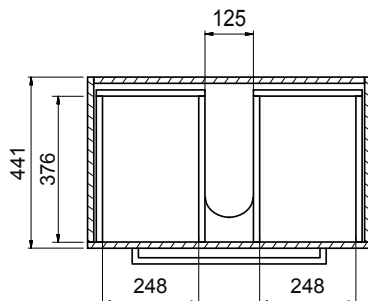

DESCRIPTION

Zara 750 Wall-Hung Vanity - 2 Drawers, White / Melamine

PRODUCT CODE

Z75D2WH /
Z75D2WHM

FEATURES

- Dimensions - W 765mm x H 468mm x D 465mm
- Available in White or Melamine* finishes.
- White Paint - The paint used on our products is polyurethane or UV based. It is five times harder and more durable than lacquer finishes.
- Melamine - Stunning timber effect finishes. Our wood grain melamine is a low-pressure laminate, made to be elegant, durable and low-maintenance.
- Soft-close drawers.
- Unit includes a top, cabinet and a Box Handle (H1).
- Other handle options also available in Mini Semi Handle (H4) and Semi Handle (H2)*.

PRODUCT CODE

Z75D2WH /
Z75D2WHM

TECHNICAL DRAWINGS

Top

Back

Front

Side Section

Top Section of Drawer

NOTES

Drawing indicates the technical measurement only and is not a reflection of how the unit will look. Sizes are nominal only. All drawings in millimeters. Drawings not to scale.