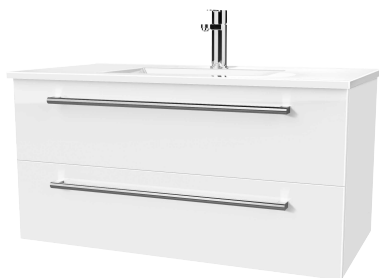

## DESCRIPTION

Zara 900 Wall-Hung Vanity - 2 Drawers, White / Melamine

## FEATURES

- Dimensions - W 915mm x H 468mm x D 465mm
- Available in White or Melamine\* finishes.
- White Paint - The paint used on our products is polyurethane or UV based. It is five times harder and more durable than lacquer finishes.
- Melamine - Stunning timber effect finishes. Our wood grain melamine is a low-pressure laminate, made to be elegant, durable and low-maintenance.
- Soft-close drawers.
- Unit includes a top, cabinet and a Box Handle (H1).
- Other handle options also available in Mini Semi Handle (H4) and Semi Handle (H2)\*.