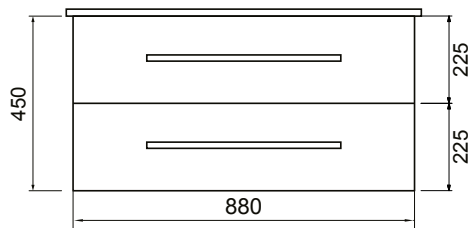

## FEATURES

- Dimensions - W 915mm x H 468mm x D 465mm
- Available in White or Melamine\* finishes.
- White Paint - The paint used on our products is polyurethane or UV based. It is five times harder and more durable than lacquer finishes.
- Melamine - Stunning timber effect finishes. Our wood grain melamine is a low-pressure laminate, made to be elegant, durable and low-maintenance.
- Soft-close drawers.
- Unit includes a top, cabinet and a Box Handle (H1).
- Other handle options also available in Mini Semi Handle (H4) and Semi Handle (H2)\*.

## TECHNICAL DRAWINGS

Top

Back

Front

Side Section

Top Section of Drawer

## NOTES

Drawing indicates the technical measurement only and is not a reflection of how the unit will look. Sizes are nominal only. All drawings in millimeters. Drawings not to scale.