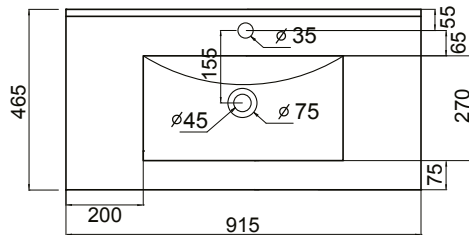

DESCRIPTION

Zara 900 Wall-Hung Vanity - 2 Drawers, White / Melamine

PRODUCT CODE

Z90D2WH /
Z90D2WHM

TECHNICAL DRAWINGS

Top