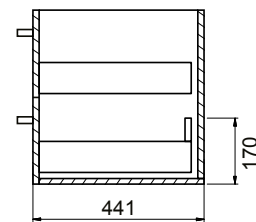

## FEATURES

- Dimensions - W 915mm x H 468mm x D 465mm
- Available in White or Melamine\* finishes.
- White Paint - The paint used on our products is polyurethane or UV based. It is five times harder and more durable than lacquer finishes.
- Melamine - Stunning timber effect finishes. Our wood grain melamine is a low-pressure laminate, made to be elegant, durable and low-maintenance.
- Soft-close drawers.
- Unit includes a top, cabinet and a Box Handle (H1).
- Other handle options also available in Mini Semi Handle (H4) and Semi Handle (H2)\*.

## TECHNICAL DRAWINGS

Top

Back

Front

Side Section

Top Section of Drawer

## NOTES

Drawing indicates the technical measurement only and is not a reflection of how the unit will look. Sizes are nominal only. All drawings in millimeters. Drawings not to scale.