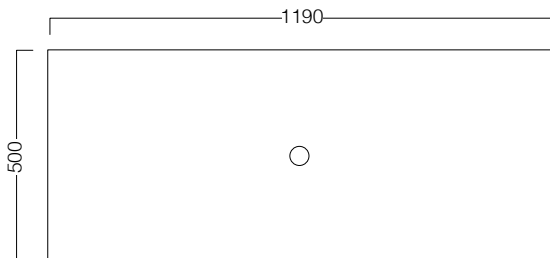

DESCRIPTION

Zero 1200 - 1 Drawer plus 1 Concealed Drawer, White Unit, Kordura Top

PRODUCT CODE

ZE120DWHA

FEATURES

- Dimensions - W 1190 x H 525 x D 500 mm
- Paint - The paint used on our products is polyurethane or UV based. It is five times harder and more durable than lacquer finishes.
- Timber veneer finishes are 100% natural, so each have variations in grain and colour. All come stained and sealed with a protective UV finish.
- Soft-close drawers.
- Tops are 25mm and available in timber veneer or Kordura.
- Price included basin options include the Glory, Inset, Sleek, and selected Slim and Happy Hour. Other basins from our range may also be fitted.

TECHNICAL DRAWINGS

Top

Top Section of Drawer

Front

Side Section

NOTES

When using a hidden bottle trap, we recommend 40551-32. All drawings in millimeters.

Drawing indicates the technical measurement only and is not a reflection of how the unit will look. Sizes approximate.