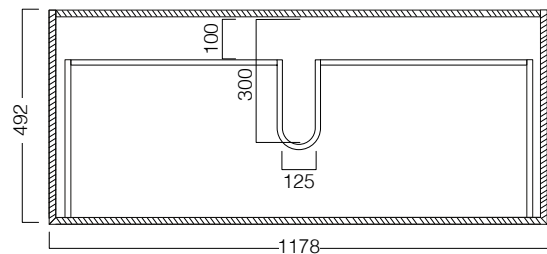

DESCRIPTION

Zero 1200 - 1 Drawer plus 1 Concealed Drawer, White Unit, Kordura Top

PRODUCT CODE

ZE120DWHA

FEATURES

- Dimensions - W 1190 x H 525 x D 500 mm
- Paint - The paint used on our products is polyurethane or UV based. It is five times harder and more durable than lacquer finishes.
- Timber veneer finishes are 100% natural, so each have variations in grain and colour. All come stained and sealed with a protective UV finish.
- Soft-close drawers.
- Tops are 25mm and available in timber veneer or Kordura.
- Price included basin options include the Glory, Inset, Sleek, and selected Slim and Happy Hour. Other basins from our range may also be fitted.

TECHNICAL DRAWINGS

Top

Top Section of Drawer

Front

Side Section

NOTES

When using a hidden bottle trap, we recommend 40551-32. All drawings in millimeters.

Drawing indicates the technical measurement only and is not a reflection of how the unit will look. Sizes approximate.