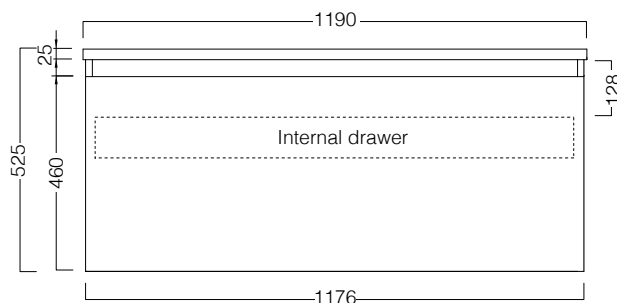

DESCRIPTION

Zero 1200 - 1 Drawer plus 1 Concealed Drawer, White Unit, Kordura Top

PRODUCT CODE

ZE120DWHA

FEATURES

- Dimensions - W 1190 x H 525 x D 500 mm
- Paint - The paint used on our products is polyurethane or UV based. It is five times harder and more durable than lacquer finishes.
- Timber veneer finishes are 100% natural, so each have variations in grain and colour. All come stained and sealed with a protective UV finish.
- Soft-close drawers.
- Tops are 25mm and available in timber veneer or Kordura.
- Price included basin options include the Glory, Inset, Sleek, and selected Slim and Happy Hour. Other basins from our range may also be fitted.

TECHNICAL DRAWINGS

Top

Top Section of Drawer

Front

Side Section

NOTES

When using a hidden bottle trap, we recommend 40551-32. All drawings in millimeters.

Drawing indicates the technical measurement only and is not a reflection of how the unit will look. Sizes approximate.