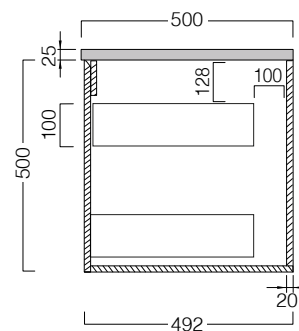

DESCRIPTION

Zero 1200 - 1 Drawer plus 1 Concealed Drawer, White Unit, Kordura Top

PRODUCT CODE

ZE120DWHA

FEATURES

- Dimensions - W 1190 x H 525 x D 500 mm
- Paint - The paint used on our products is polyurethane or UV based. It is five times harder and more durable than lacquer finishes.
- Timber veneer finishes are 100% natural, so each have variations in grain and colour. All come stained and sealed with a protective UV finish.
- Soft-close drawers.
- Tops are 25mm and available in timber veneer or Kordura.
- Price included basin options include the Glory, Inset, Sleek, and selected Slim and Happy Hour. Other basins from our range may also be fitted.

TECHNICAL DRAWINGS

Top

Top Section of Drawer

Front

Side Section

NOTES

When using a hidden bottle trap, we recommend 40551-32. All drawings in millimeters.

Drawing indicates the technical measurement only and is not a reflection of how the unit will look. Sizes approximate.