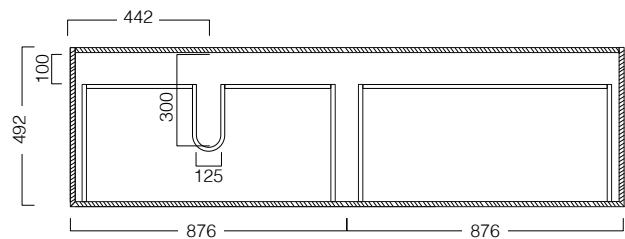

DESCRIPTION

Zero 1800 - 2 Drawers + 2 Concealed Drawers, White Unit, Kordura Top

PRODUCT CODE

ZE180D2WHSBA

FEATURES

- Dimensions - W 1770 x H 525 x D 500 mm
- Paint - The paint used on our products is polyurethane or UV based. It is five times harder and more durable than lacquer finishes.
- Timber veneer finishes are 100% natural, so each have variations in grain and colour. All come stained and sealed with a protective UV finish.
- Soft-close drawers.
- Tops are 25mm and available in timber veneer or Kordura.
- Price included basin options include the Glory, Inset, Sleek, and selected Slim and Happy Hour. Other basins from our range may also be fitted.
- Single bowls must be offset left or right.

TECHNICAL DRAWINGS

Top

Top Section of Drawer

Front

Side Section

NOTES

When using a hidden bottle trap, we recommend 40551-32. All drawings in millimeters.

Drawing indicates the technical measurement only and is not a reflection of how the unit will look. Sizes approximate.