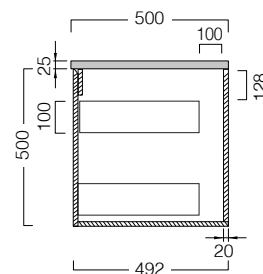

DESCRIPTION

Zero 1800 - 2 Drawers + 2 Concealed Drawers, White Unit, Kordura Top

PRODUCT CODE

ZE180D2WHSBA

FEATURES

- Dimensions - W 1770 x H 525 x D 500 mm
- Paint - The paint used on our products is polyurethane or UV based. It is five times harder and more durable than lacquer finishes.
- Timber veneer finishes are 100% natural, so each have variations in grain and colour. All come stained and sealed with a protective UV finish.
- Soft-close drawers.
- Tops are 25mm and available in timber veneer or Kordura.
- Price included basin options include the Glory, Inset, Sleek, and selected Slim and Happy Hour. Other basins from our range may also be fitted.
- Single bowls must be offset left or right.

TECHNICAL DRAWINGS

Top

Top Section of Drawer

Front

Side Section

NOTES

When using a hidden bottle trap, we recommend 40551-32. All drawings in millimeters.

Drawing indicates the technical measurement only and is not a reflection of how the unit will look. Sizes approximate.