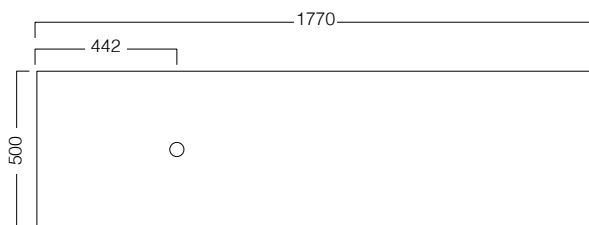

DESCRIPTION

Zero 1800 - 2 Drawers + 2 Concealed Drawers, White Unit, Kordura Top

PRODUCT CODE

ZE180D2WHSBA

FEATURES

- Dimensions - W 1770 x H 525 x D 500 mm
- Paint - The paint used on our products is polyurethane or UV based. It is five times harder and more durable than lacquer finishes.
- Timber veneer finishes are 100% natural, so each have variations in grain and colour. All come stained and sealed with a protective UV finish.
- Soft-close drawers.
- Tops are 25mm and available in timber veneer or Kordura.
- Price included basin options include the Glory, Inset, Sleek, and selected Slim and Happy Hour. Other basins from our range may also be fitted.
- Single bowls must be offset left or right.

TECHNICAL DRAWINGS

Top

Top Section of Drawer

Front

Side Section

NOTES

When using a hidden bottle trap, we recommend 40551-32. All drawings in millimeters.

Drawing indicates the technical measurement only and is not a reflection of how the unit will look. Sizes approximate.