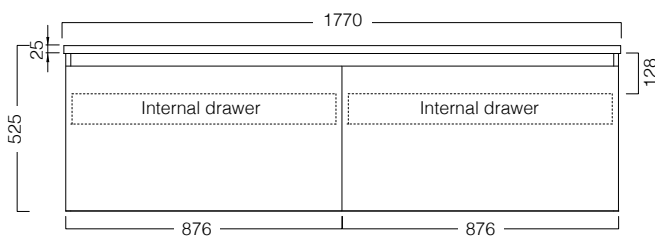

DESCRIPTION

Zero 1800 - 2 Drawers + 2 Concealed Drawers, White Unit, Kordura Top

PRODUCT CODE

ZE180D2WHSBA

FEATURES

- Dimensions - W 1770 x H 525 x D 500 mm
- Paint - The paint used on our products is polyurethane or UV based. It is five times harder and more durable than lacquer finishes.
- Timber veneer finishes are 100% natural, so each have variations in grain and colour. All come stained and sealed with a protective UV finish.
- Soft-close drawers.
- Tops are 25mm and available in timber veneer or Kordura.
- Price included basin options include the Glory, Inset, Sleek, and selected Slim and Happy Hour. Other basins from our range may also be fitted.
- Single bowls must be offset left or right.

TECHNICAL DRAWINGS

Top

Top Section of Drawer

Front

Side Section

NOTES

When using a hidden bottle trap, we recommend 40551-32. All drawings in millimeters.

Drawing indicates the technical measurement only and is not a reflection of how the unit will look. Sizes approximate.